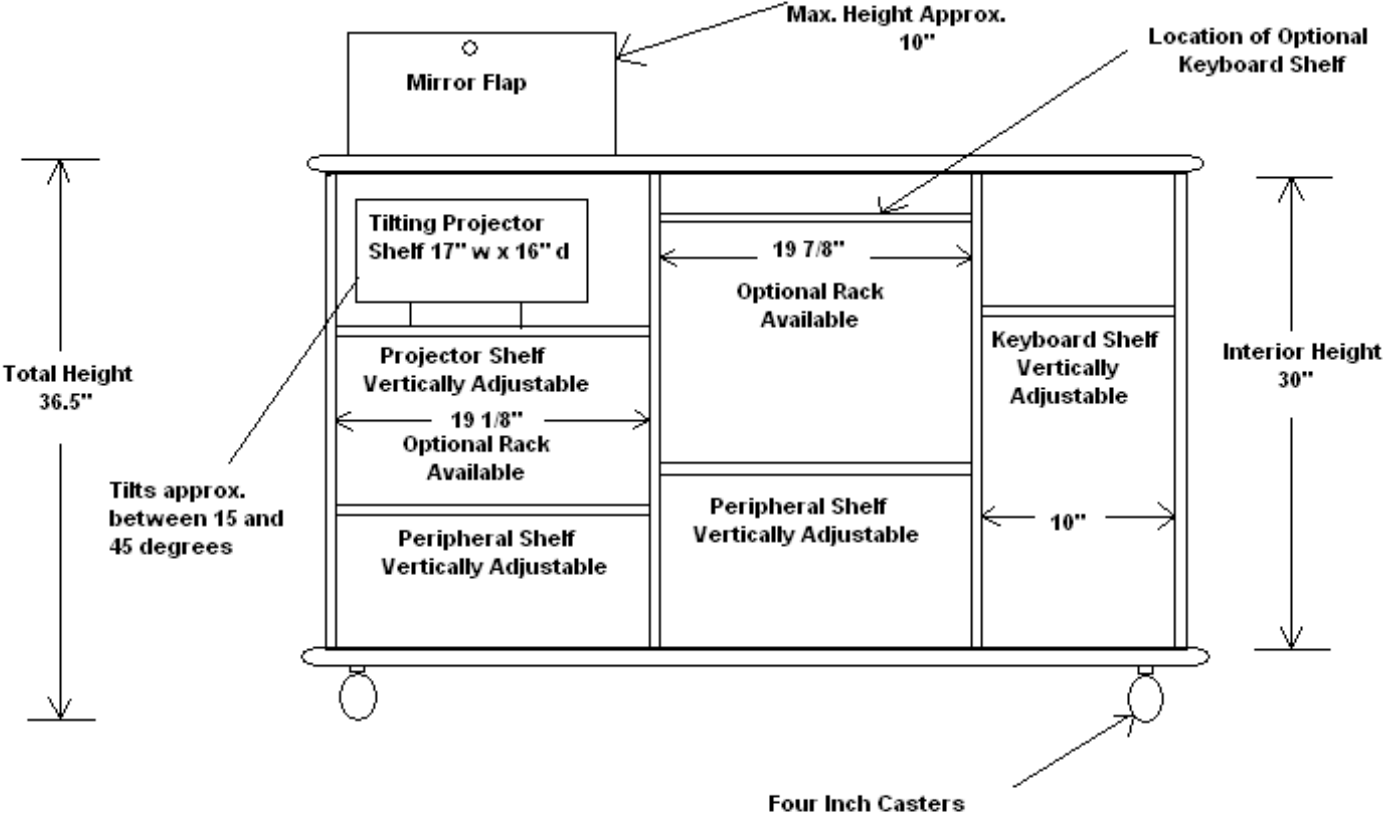

**Exact Furniture Limited
Mobile A/V Cabinet
Model MM-503**

Back View-Doors Open