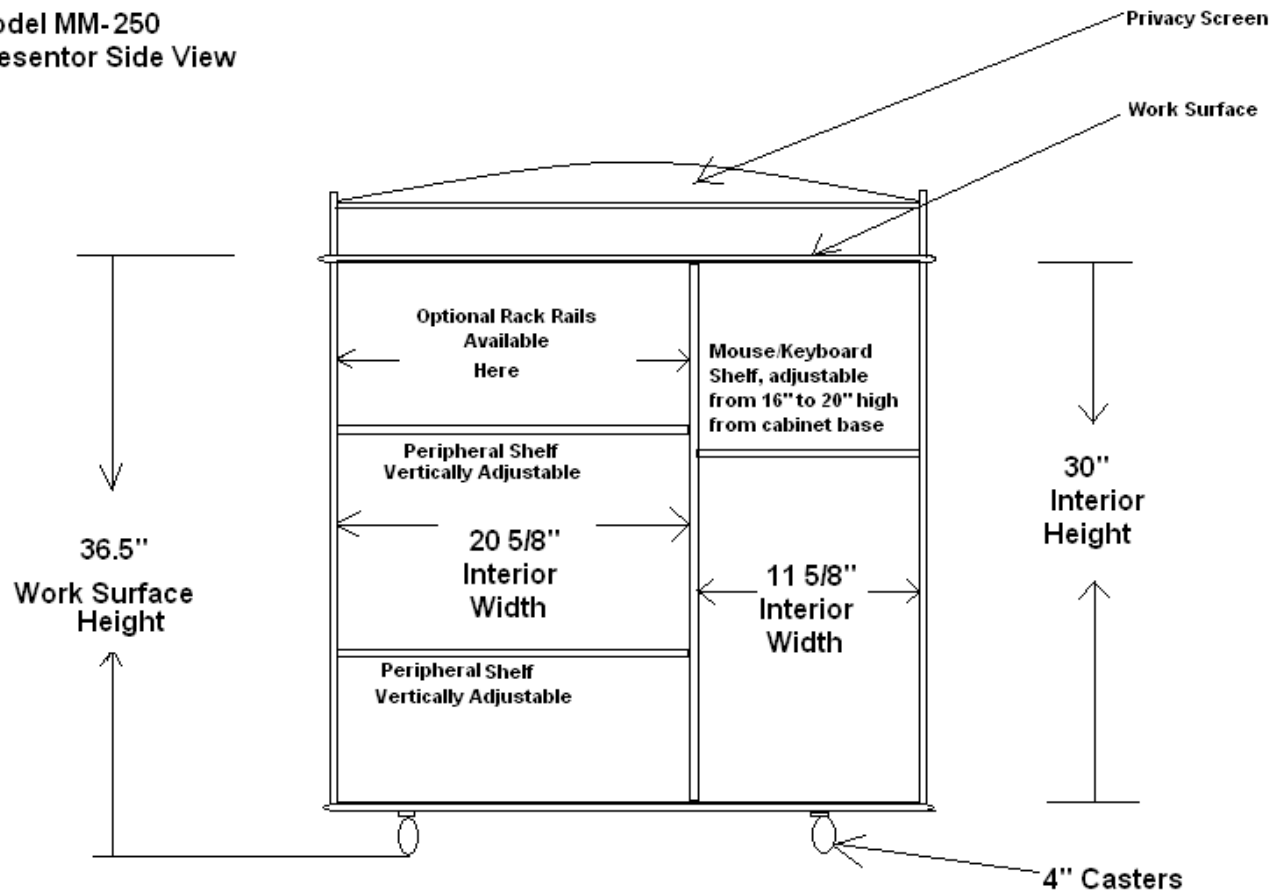

Exact Furniture
Mobile A/V Cart
Model MM-250
Presenter Side View

Presenter Side View
Doors not Shown